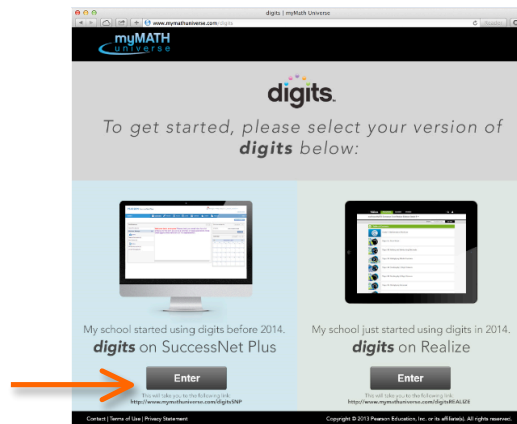

2. Encourage students to bookmark their *digits* MyMathUniverse home page for the SuccessNet Plus platform:
mymathuniverse.com/digitsSNP